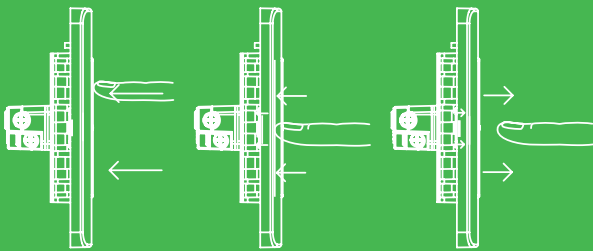

Life Is On

Schneider
Electric

ZENcelo
be in-standing

The Revolutionary Full-Flat Switch

schneider-electric.co.in

Colour options that are anything but flat

Enabled by a New Physics

The patented "impress" (iso-motionpress) mechanism ensures the switch dolly remains stationary when it is "on" or "off", and at the same time occupying a much smaller footprint.

Enabled by impress. mechanism, ZENcelo makes the future flatter than you ever imagined

Style meets Sophistication

Embrace Quality

The aesthetically pleasing ZENcelo Full-Flat switch has been crafted for the majority who use electro-mechanical switches. With ZENcelo, luxury is no longer defined by price but by wisdom and style.

Best in Class Features

- Made of corrosion resistant, heat resistant and impact resistant polycarbonate
- Data socket with patented integrated shutter
- Electrical socket with reinforced-nylon protective shutter
- Switches are electric arc encapsulated
- Philips head screw to fit both flat and cross head screwdrivers
- Switches tested to 80,000 times. Sockets tested to 15,000 cycles. Durable to last more than a decade
- IEC, BS, SS, MS, GB, CCC and/or IS compliant
- All RoHS compliant